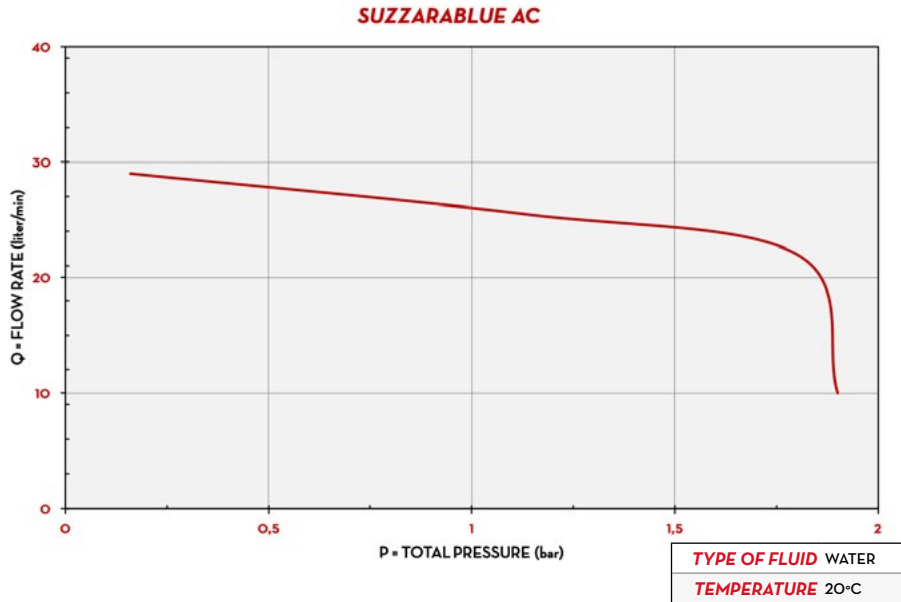

OIL

WATER

WINDSCREEN

CHART

DIMENSIONS

Dimensions expressed in millimeters

IN THE BOX

- SELF SERVICE B.SMART DISPENSER
- DELIVERY HOSE
- SB325_X NOZZLE
- DRIVER ACCESS ADD-ON
- INSTRUCTION MANUAL