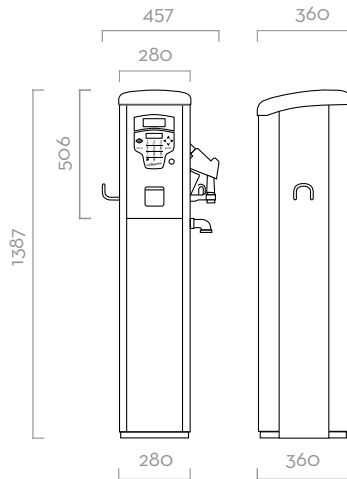

OIL

WATER

WINDSCREEN

CHART

DIMENSIONS

Dimensions expressed in millimeters

IN THE BOX

- SELF SERVICE B.SMART DISPENSER
- DELIVERY HOSE
- SB325_X NOZZLE
- DRIVER ACCESS ADD-ON
- INSTRUCTION MANUAL